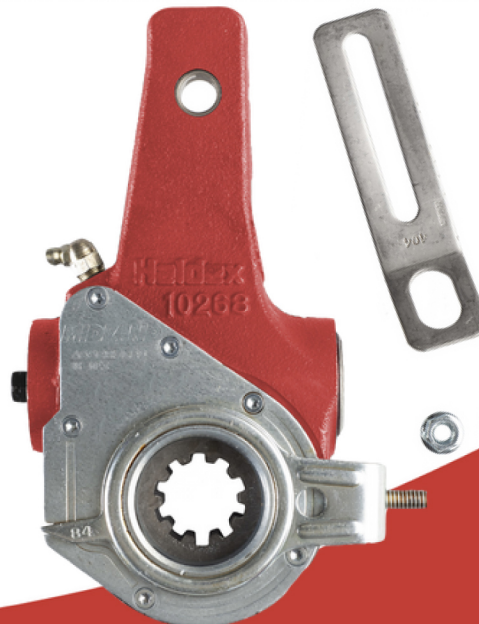

BEARINGS & SEALS

- #10P35000 (Replaces #380001A) **\$33.50 EACH**
- #11P38750 (Replaces #380023A) **\$36.25 EACH**
- #11P47670 (Replaces #380003A) **\$38.35 EACH**
- #12P42500 (Replaces #380065A) **\$29.95 EACH**
- #12P46250 (Replaces #380025A) **\$28.25 EACH**

\$105.95 EACH

WHEEL GUARD

M22 Diameter
#590-3

\$5.45 EACH

DON'T FORGET!

ACCURIDE ALUMINUM WHEEL

5 YEAR WARRANTY

22.5" x 8.25"

46 lbs | Max Load 7400 lbs

#41644XP

**\$249.95
EACH**

SLACK ADJUSTERS

#40110155

#40110143

#40110013

#40110211

#40110212

#40110216

**\$79.99
EACH**

MIDLAND

Haldex

Learn More